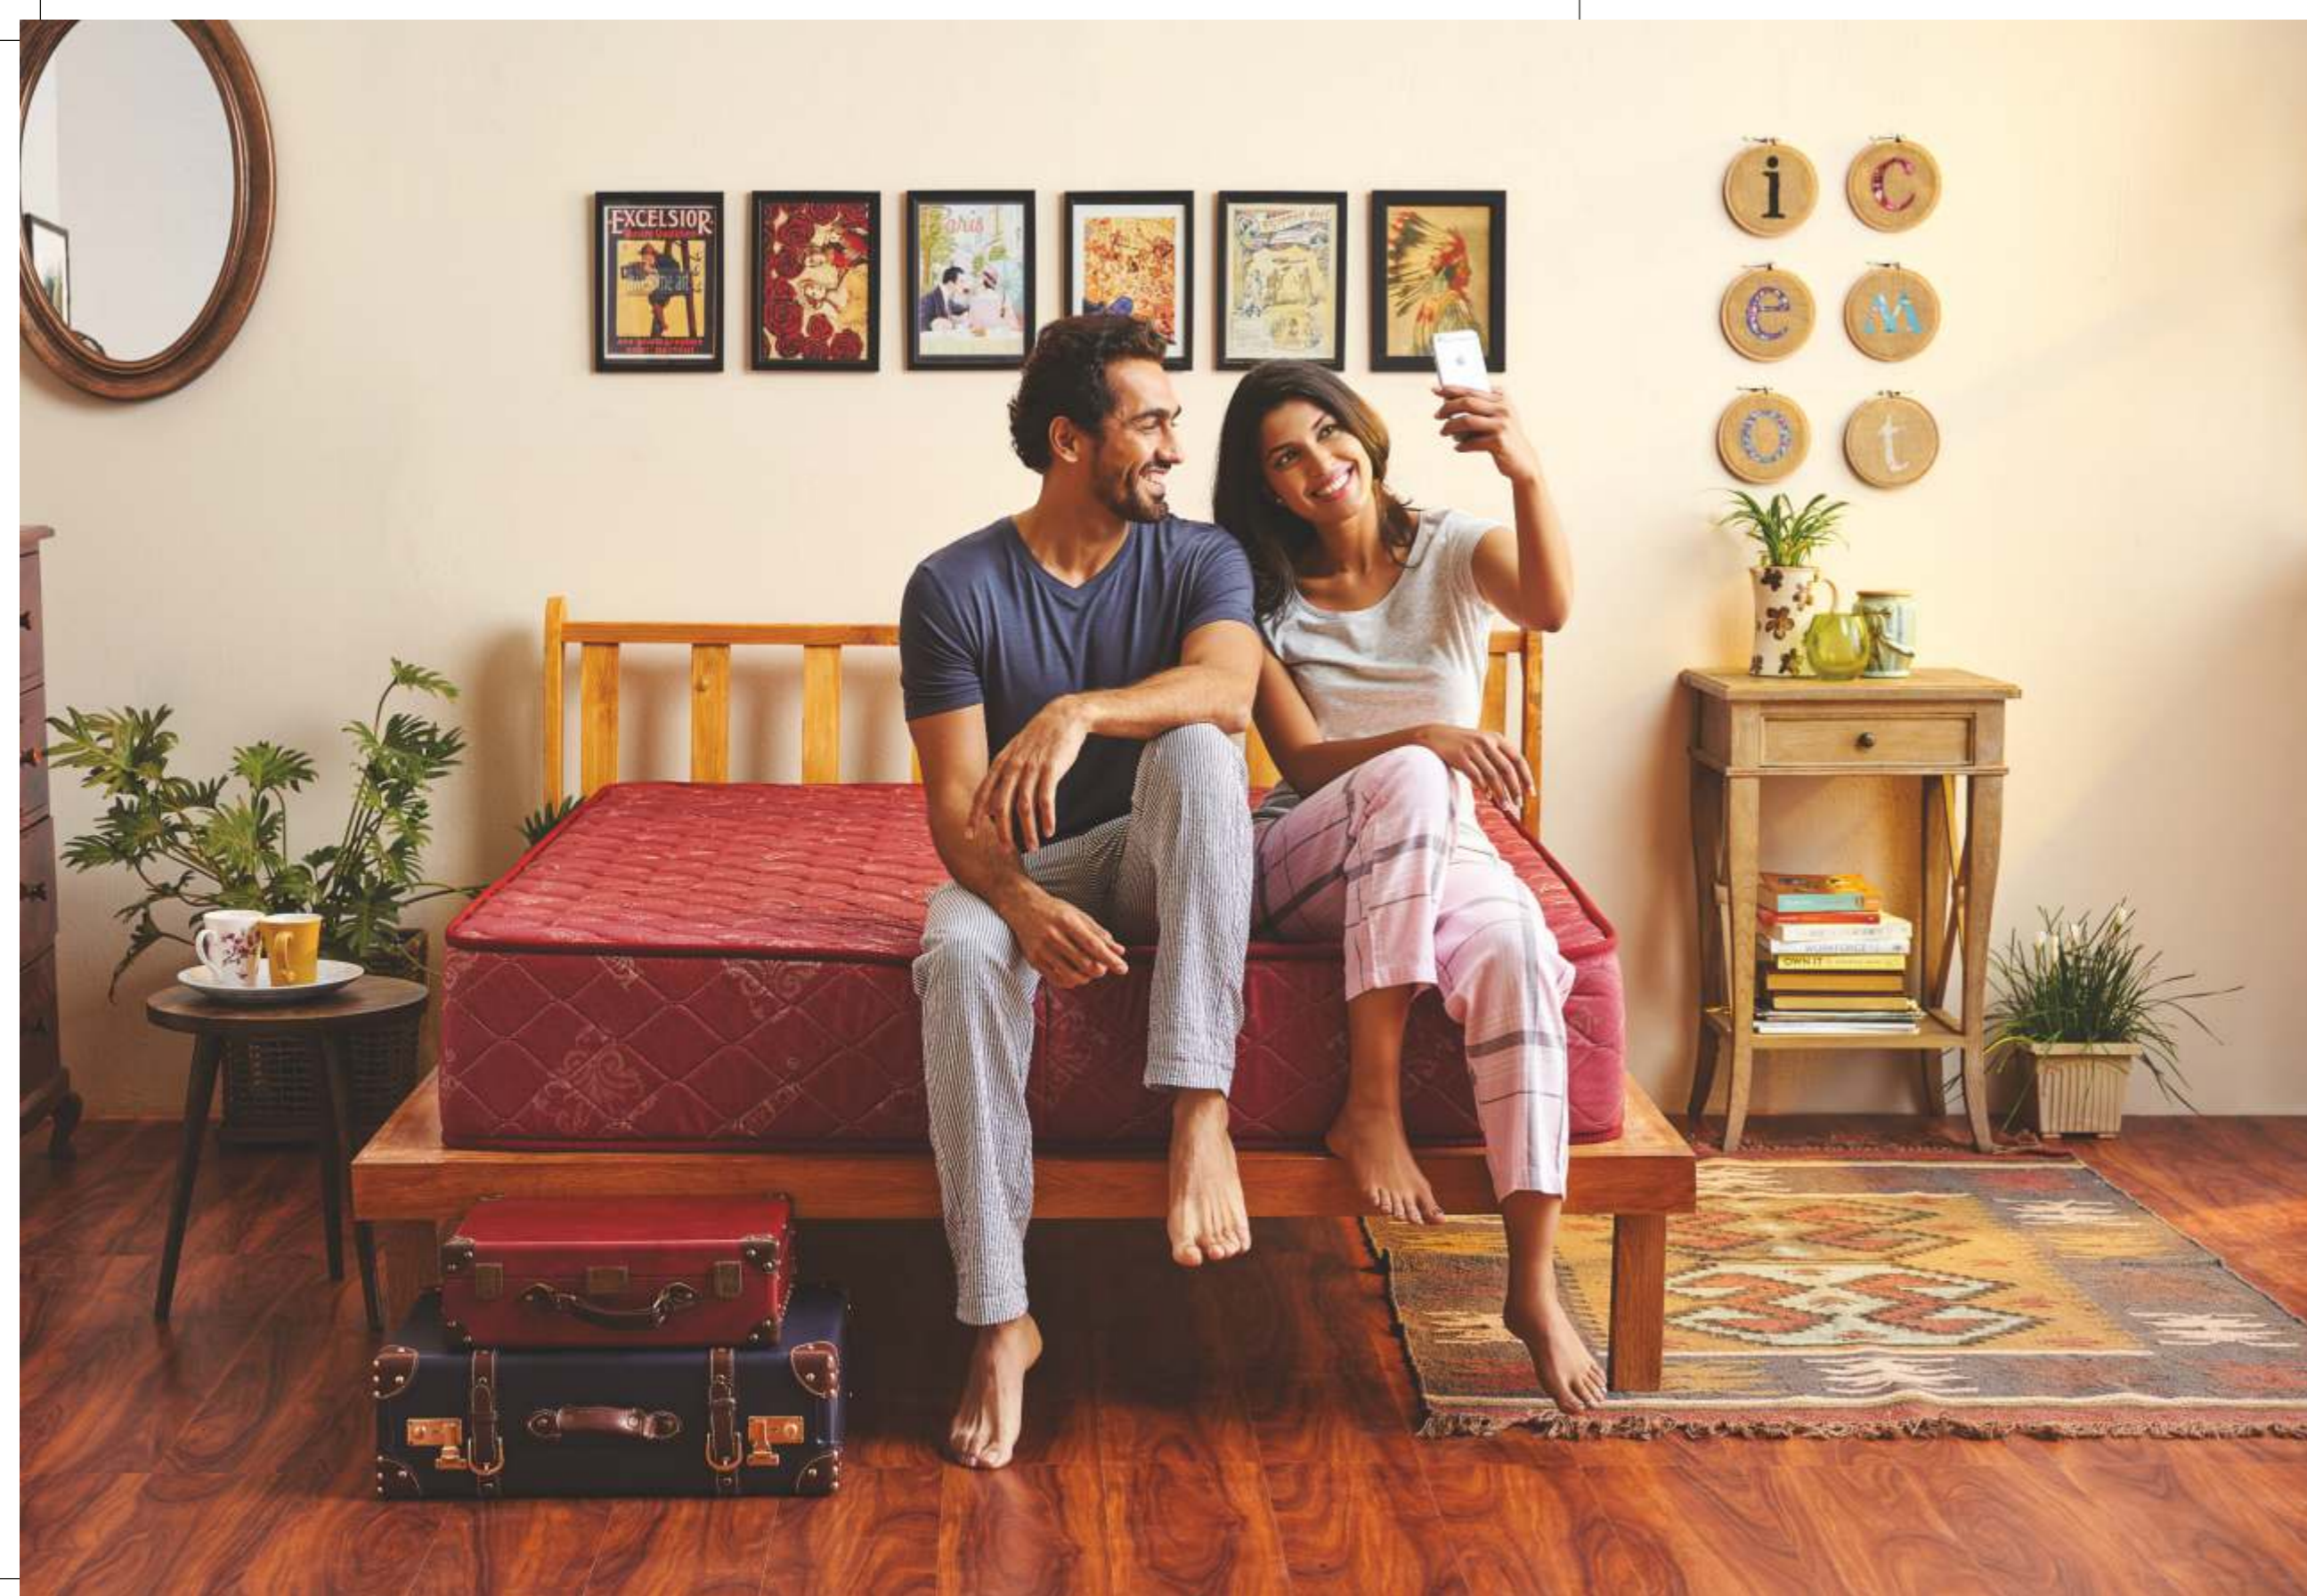

Available in Standard & Custom Sizes

*Conditions Apply

RANGE OF
VALUE
MATTRESSES

Range of Value Mattresses

Images shown for representation

D

DREAM SLEEP

Like the name suggests, the quality of sleep this mattress offers is a dream like experience. With high tensile Bonnell springs, and quilting on both sides, this is double side usable.