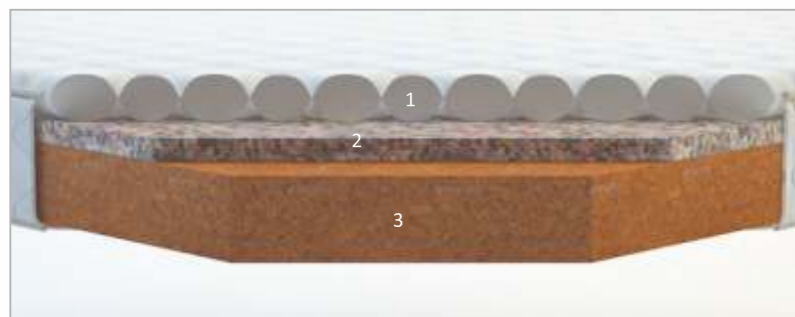

- 1 Memory Foam Quilt - Top
- 2 Foam
- 3 High Density Bonded Foam
- 4 Polyurethane Foam Quilt - Bottom

KEY ATTRIBUTES

- Support - Firm
- Comfort - Medium Soft
- Environment Friendly
- Fire Resistant
- Water Resistant
- Breathable
- Double Sided Quilting

Images shown for representation

NEW SPINEKARE RUBBERIZED COIR

This orthopedic mattress, certified by specialists (Hosmat Hospital), is constructed with high density rubberized coir and a Memory Foam Comfort Layer. It provides therapeutic support and eases body pressure points with its unique in-built ZPP technology (Zero Pressure Points). The Polar fleece Spunsphera tapestry keep the surface warm and comfortable.