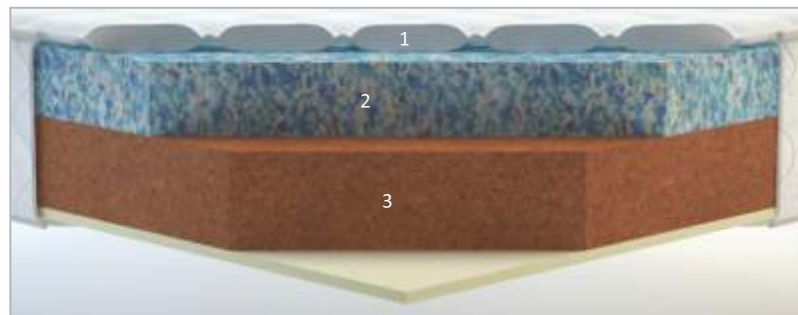

Highend Mattresses

Images shown for representation

NEW KLASSIC

Klassic has a strong, sturdy core composed of high density rubberized coir, and is ideal for back support. A layer of bonded foam keeps the mattress sturdy and maintains neutral spine posture. Soft PU foam quilt gives it a cushioning effect for comfortable sleep.

RUBBERIZED COIR MATTRESS
 1 Polyurethane Foam Quilt 2 Bonded Foam 3 Rubberized Coir

KEY ATTRIBUTES

- **Support** - Firm
- **Comfort** - Medium Soft
- Environment Friendly
- Water Resistant - Medium
- Breathable
- Curvature in all Corners
- Double Sided Quilting

Highend Mattresses

Images shown for representation

M

MERMAID

Mermaid relieves pain by adjusting to your body weight and easing pressure points with Memory Foam quilting. Its high density breathable bonded foam provides the ideal support for your back and spine.

*Conditions Apply

Range of Value Mattresses

Images shown for representation

R

RELISH

Relish is a pocket spring mattress that comes equipped with MSI technology (Motion Separation Index), so that body movement on one side does not disturb the other. It is also quilted on both sides with PU foam, ensuring that the sleeping surface is strong yet comfortable.