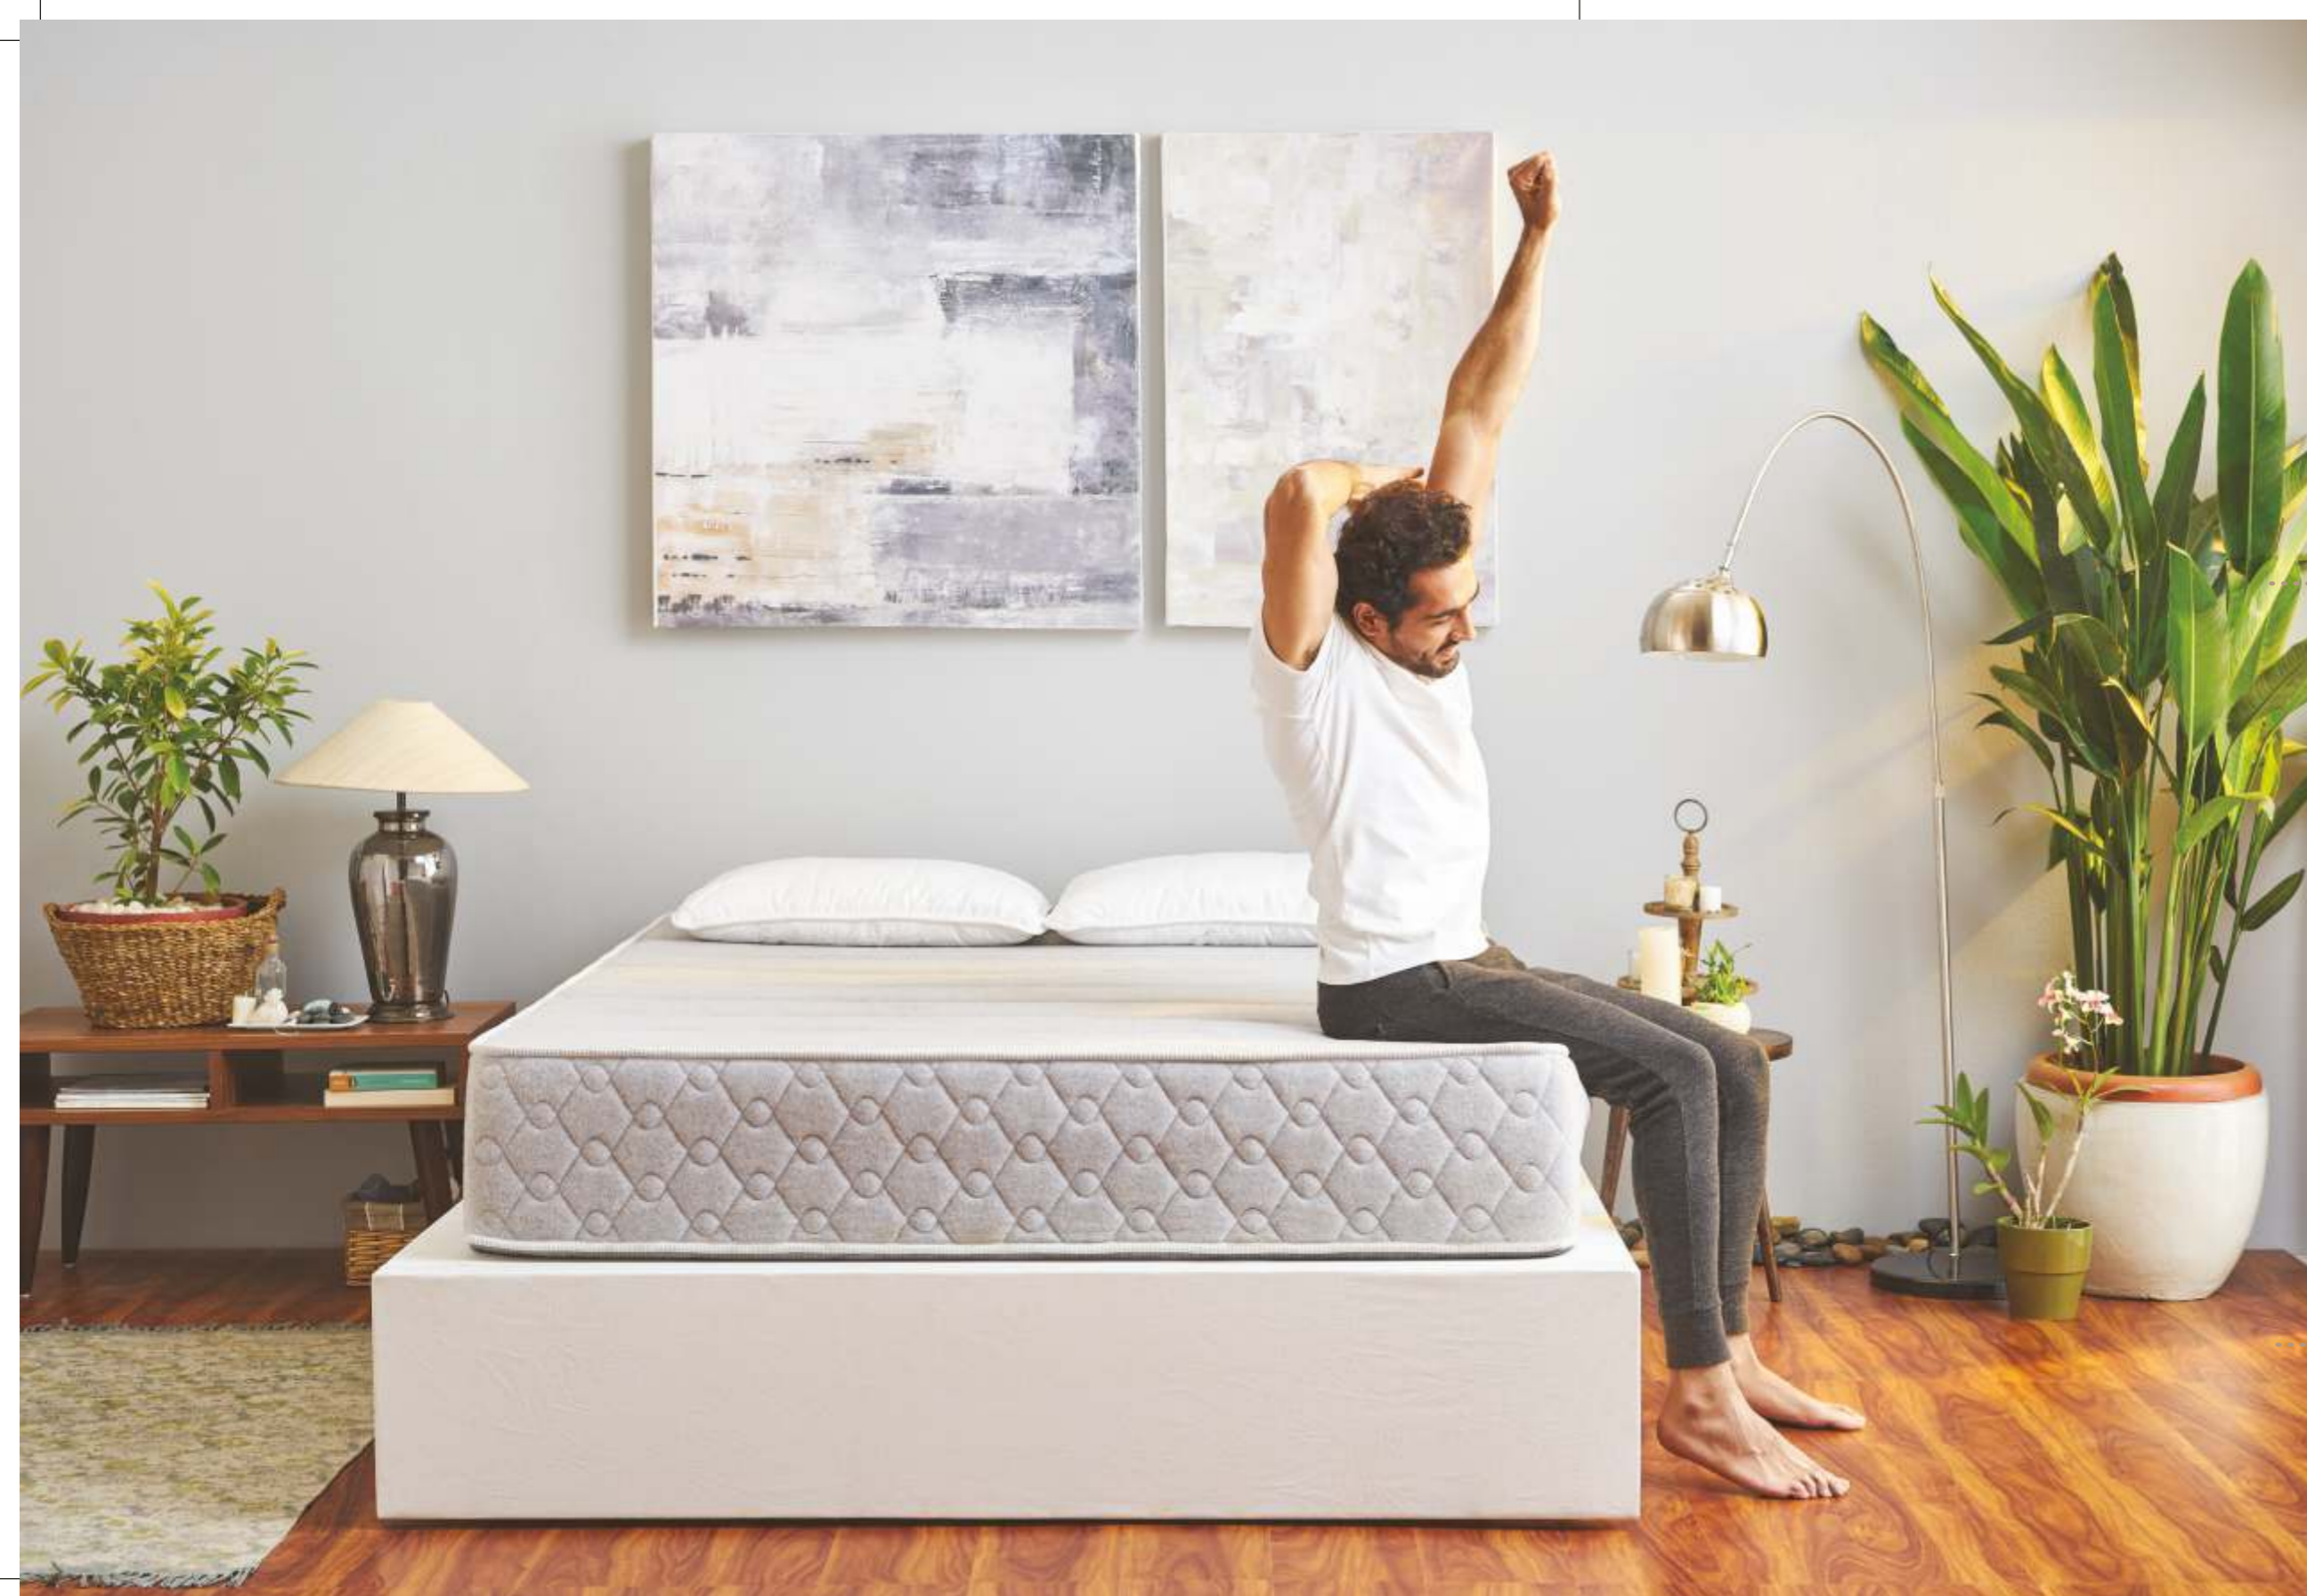

RANGE OF
THERAPEUTIC
MATTRESSES