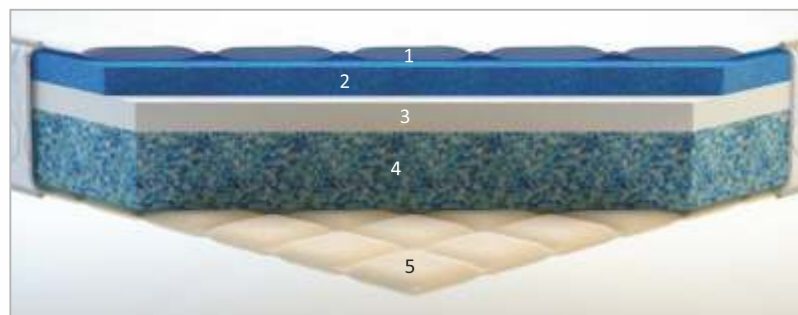

Highend Mattresses

Images shown for representation

M

MERMAID

Mermaid relieves pain by adjusting to your body weight and easing pressure points with Memory Foam quilting. Its high density breathable bonded foam provides the ideal support for your back and spine.

Highend Mattresses

Images shown for representation

A

ASPIRE

This is a bonded foam mattress that is strong yet sturdy with a high resilient foam layer for enhanced bounce, and is double side quilted for use on both sides. Its surface is comfortable enough to guarantee the sleep experience you've always aspired for.