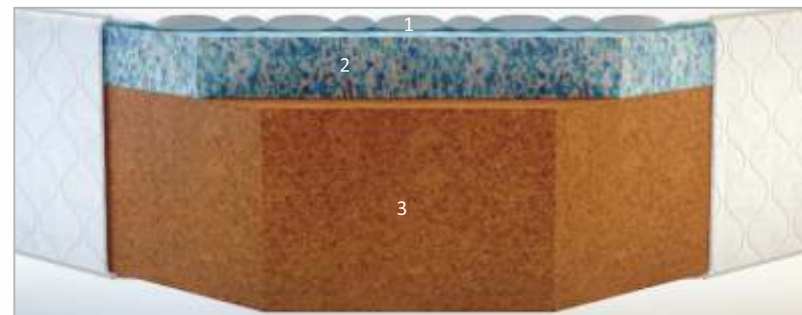

+ THERAPEUTIC MATTRESS
 1 Memory Foam Quilt 2 Bonded Foam 3 High Density Rubberized Coir

KEY ATTRIBUTES

- Support - Firm
- Comfort - Medium Firm
- Environment Friendly
- Breathable
- Therapeutic
- Single Sided Quilting

Images shown for representation

N

NEW ORTHO

Certified by specialists (Hosmat Hospital), Ortho is composed of high density rubberized coir and Bonded Foam. Especially crafted for orthopedic relief, this mattress provides firm support to the back. It is also double side quilted with HR foam and is wrapped in 100% cotton tapestry.