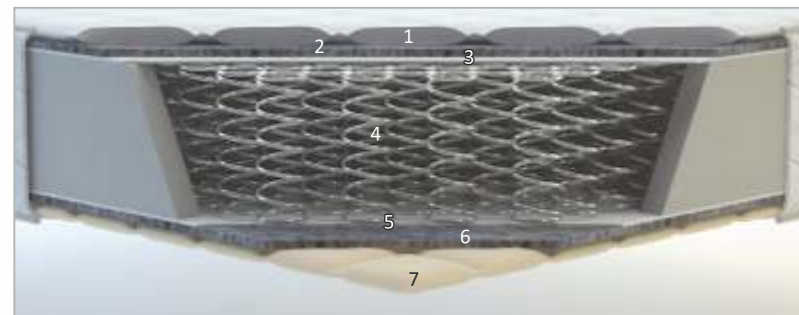

Available in Standard & Custom Sizes

*Conditions Apply

RANGE OF
VALUE
MATTRESSES

Range of Value Mattresses

Images shown for representation

D

DREAM SLEEP

Like the name suggests, the quality of sleep this mattress offers is a dream like experience. With high tensile Bonnell springs, and quilting on both sides, this is double side usable.